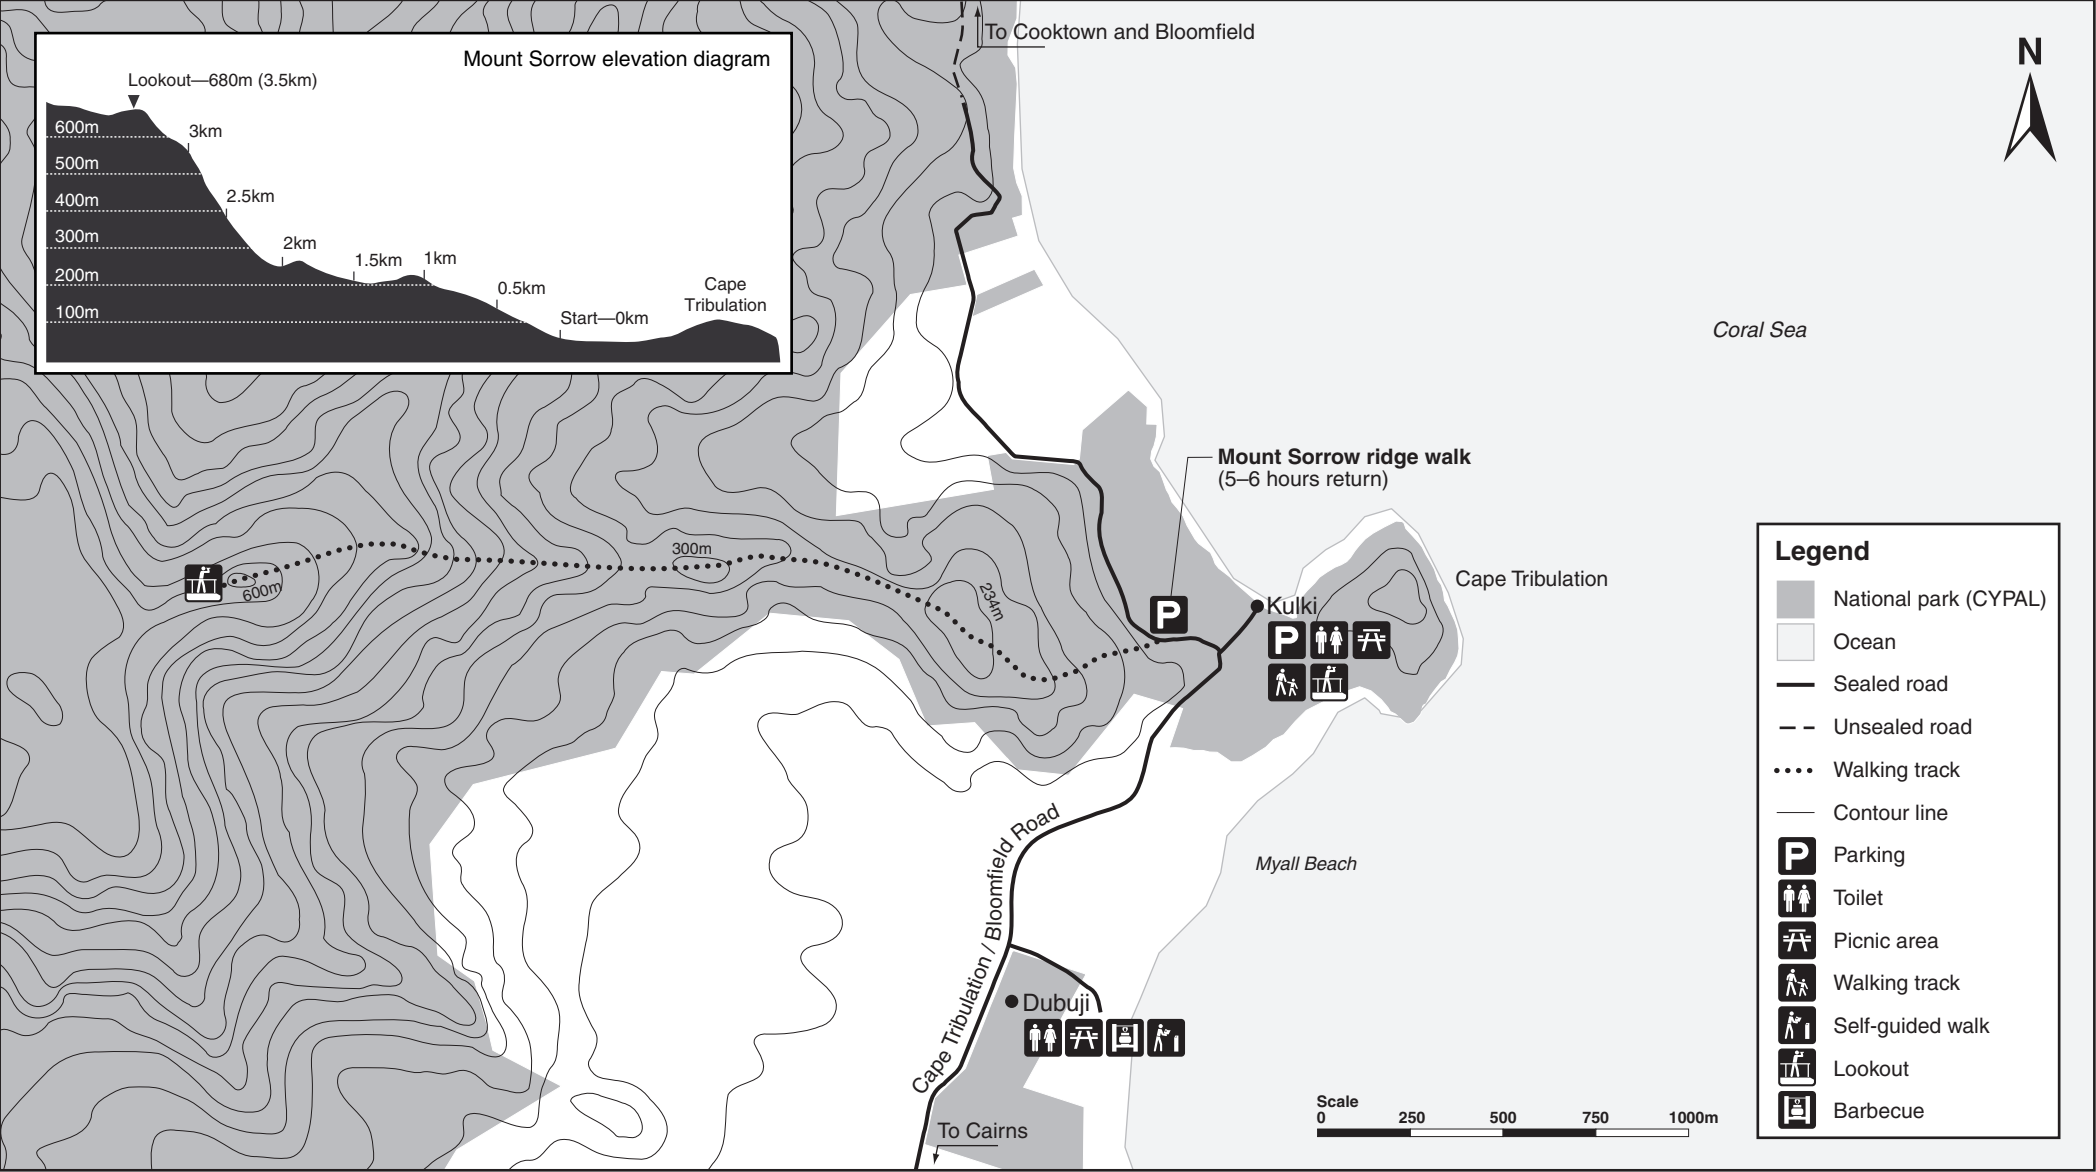

Mount Sorrow ridge walk map

Daintree National Park (CYPAL)

© State of Queensland. Queensland Parks and Wildlife Service. MAZ81 December 2021