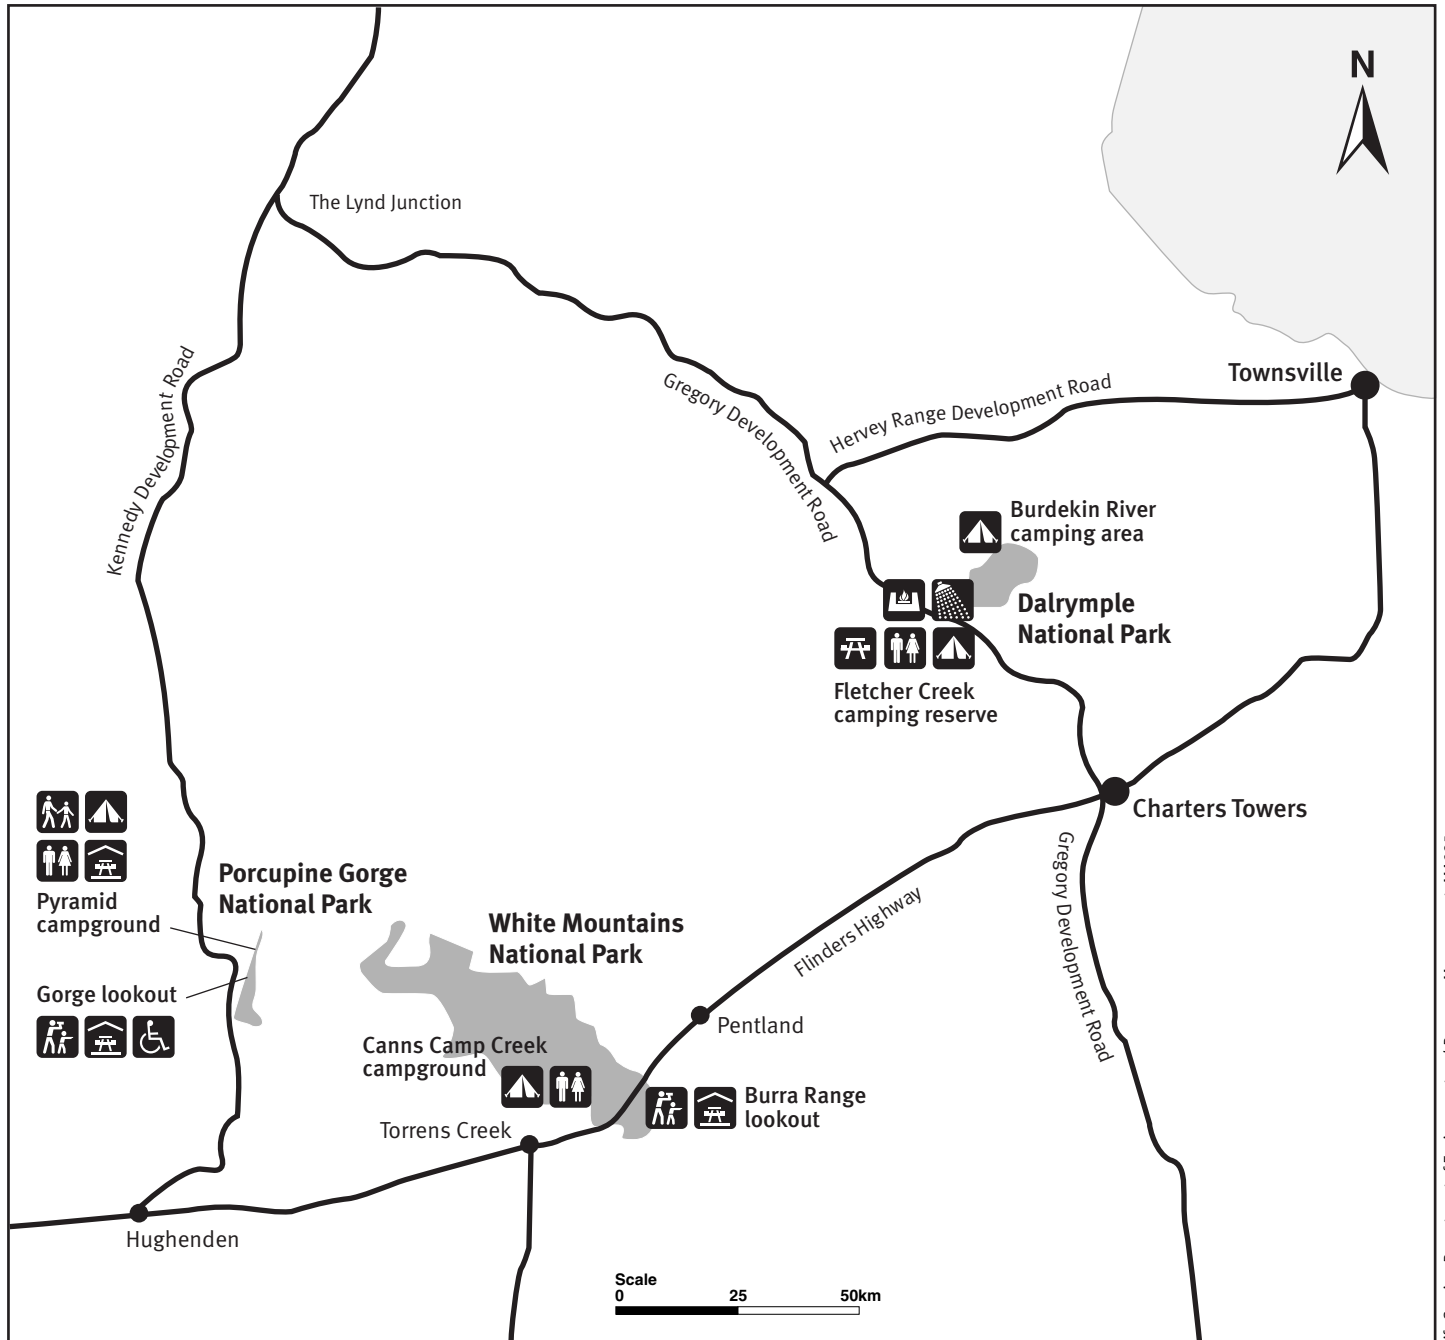

# Overlanders Way national parks

June 2007

## Legend

	National park		Camping
	Ocean		Lookout
	Road		Walking track
	Sheltered picnic area		Toilets
	Picnic area		Shower
	Open fireplace		Wheelchair access

© State of Queensland. Queensland Parks and Wildlife Service, Department of Environment and Resource Management. MA295