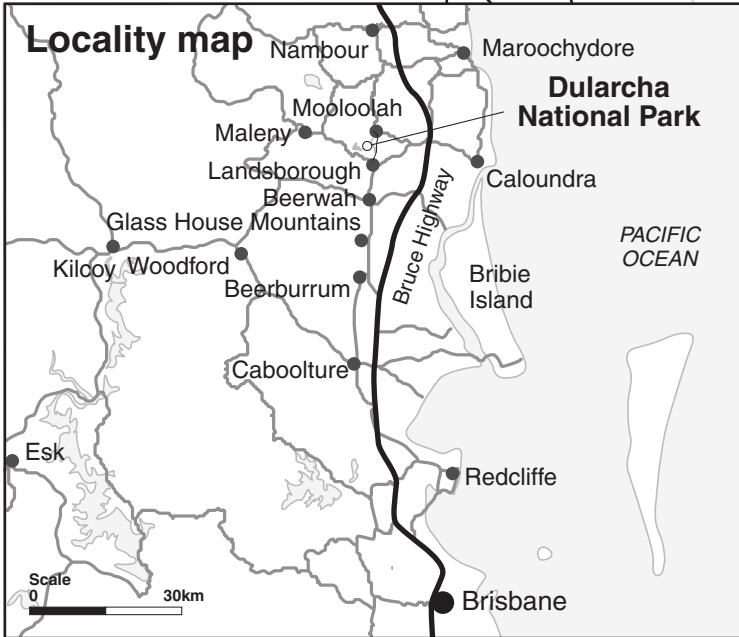

Dularcha National Park map

Legend

- National park
- Major road
- Minor road
- Gravel road

Shared trails

- Horses, mountain bikes, walkers
- Tunnel track
- Tunnel bypass track
- Roses circuit
- Mountain bikes, walkers only
- Walk from train station to national park
- Road access to national park
- Management use only
- River
- Railway line
- Train station
- Gate
- Tunnel
- Parking area