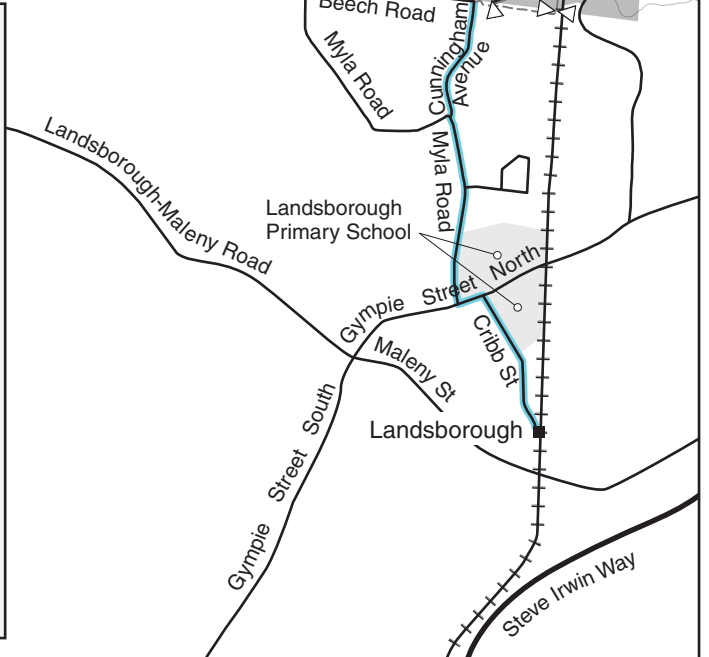

Dularcha National Park map

Legend

- National park
- Major road
- Minor road
- Gravel road

Shared trails

- Horses, mountain bikes, walkers
- Tunnel track
- Tunnel bypass track
- Roses circuit
- Mountain bikes, walkers only
- Walk from train station to national park
- Road access to national park
- Management use only
- River
- Railway line
- Train station
- Gate
- Tunnel
- Parking area