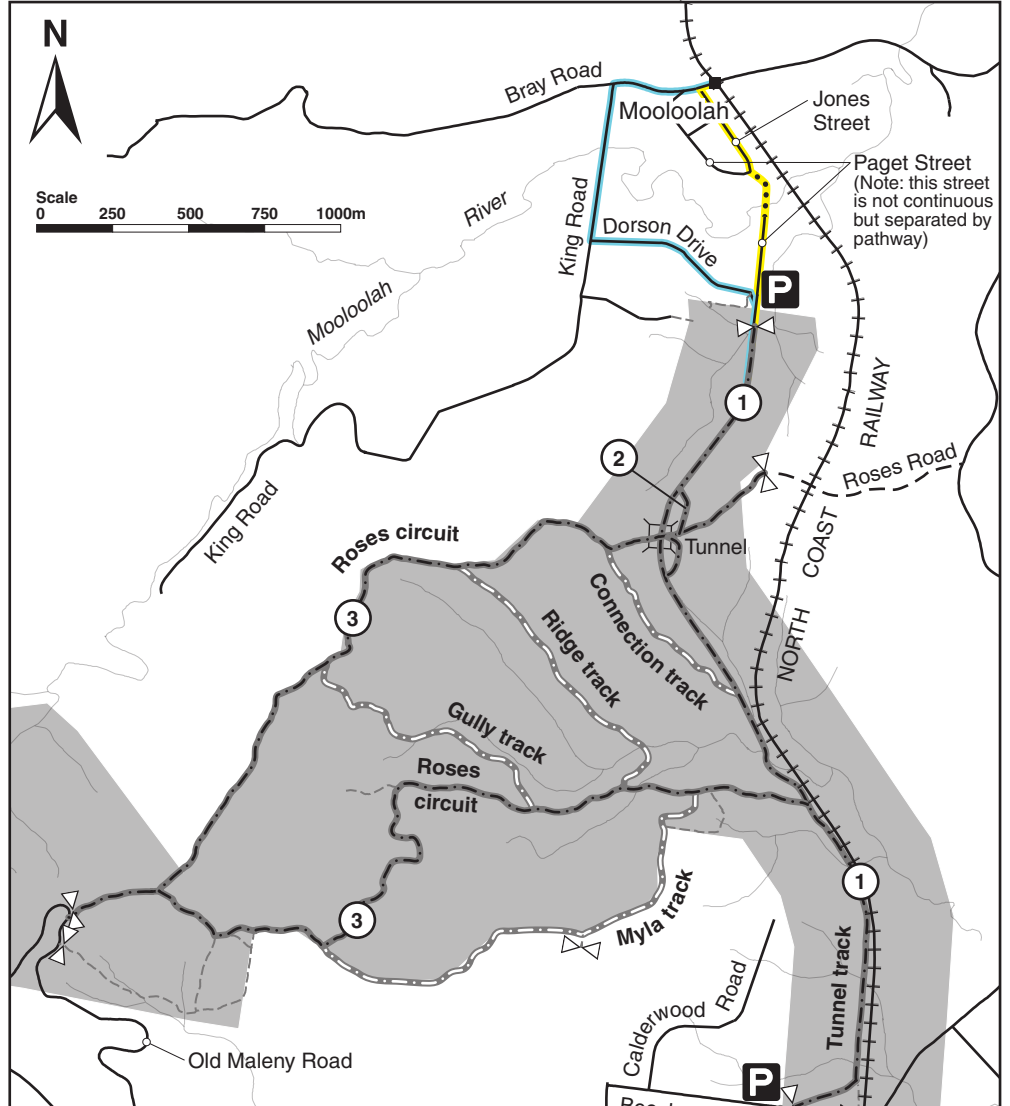

Dularcha National Park map

Legend

- National park
- Major road
- Minor road
- Gravel road

Shared trails

- Horses, mountain bikes, walkers
- Tunnel track
- Tunnel bypass track
- Roses circuit
- Mountain bikes, walkers only
- Walk from train station to national park
- Road access to national park
- Management use only
- River
- Railway line
- Train station
- Gate
- Tunnel
- Parking area