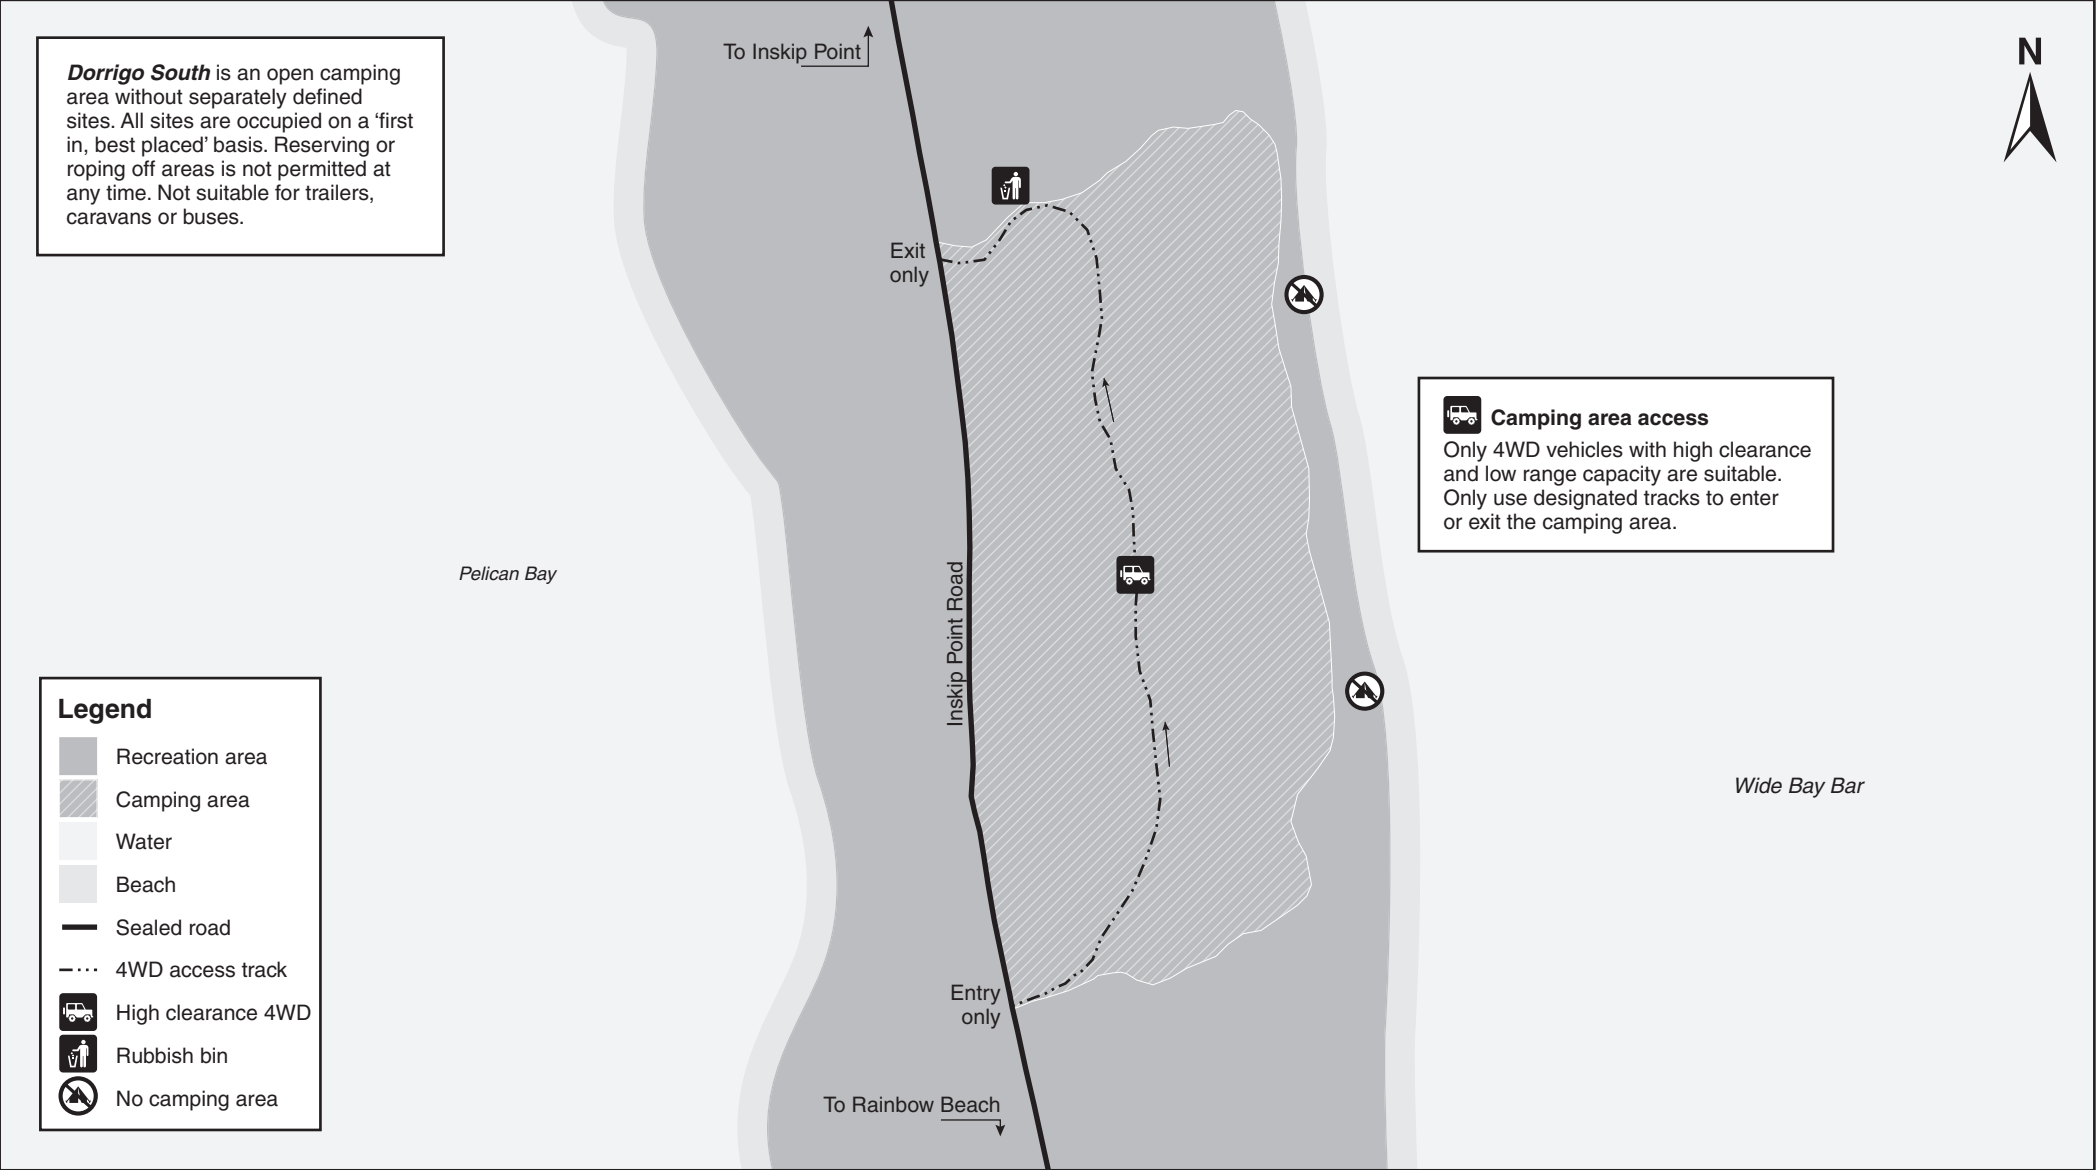

Dorrigo South camping area map

Inskip Peninsula Recreation Area

© State of Queensland. Queensland Parks and Wildlife Service. MA943 July 2020