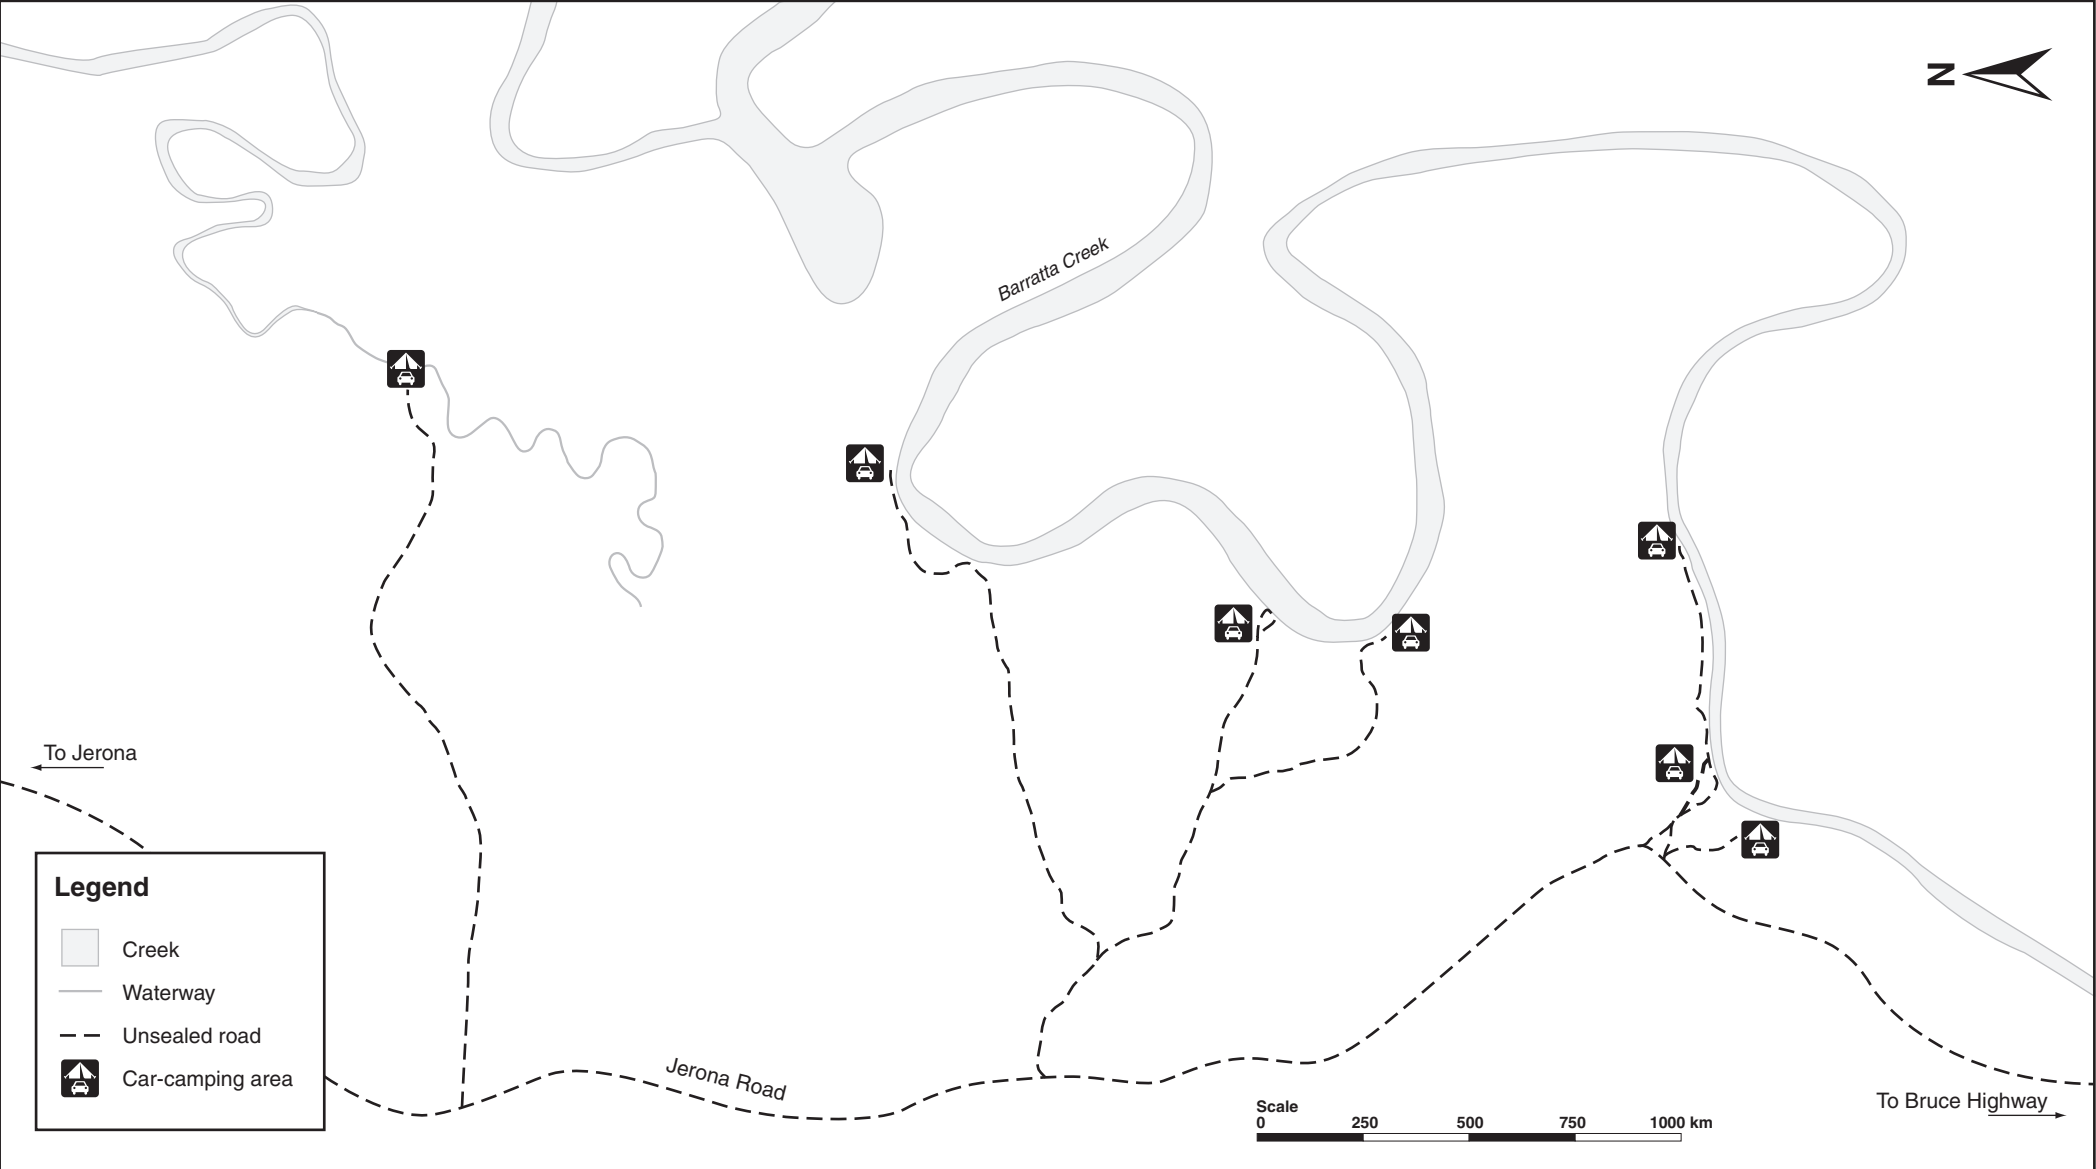

Barratta Creek map

Bowling Green Bay National Park

© State of Queensland. Queensland Parks and Wildlife Service, Department of National Parks, Recreation, Sport and Racing. MA595 May 2010