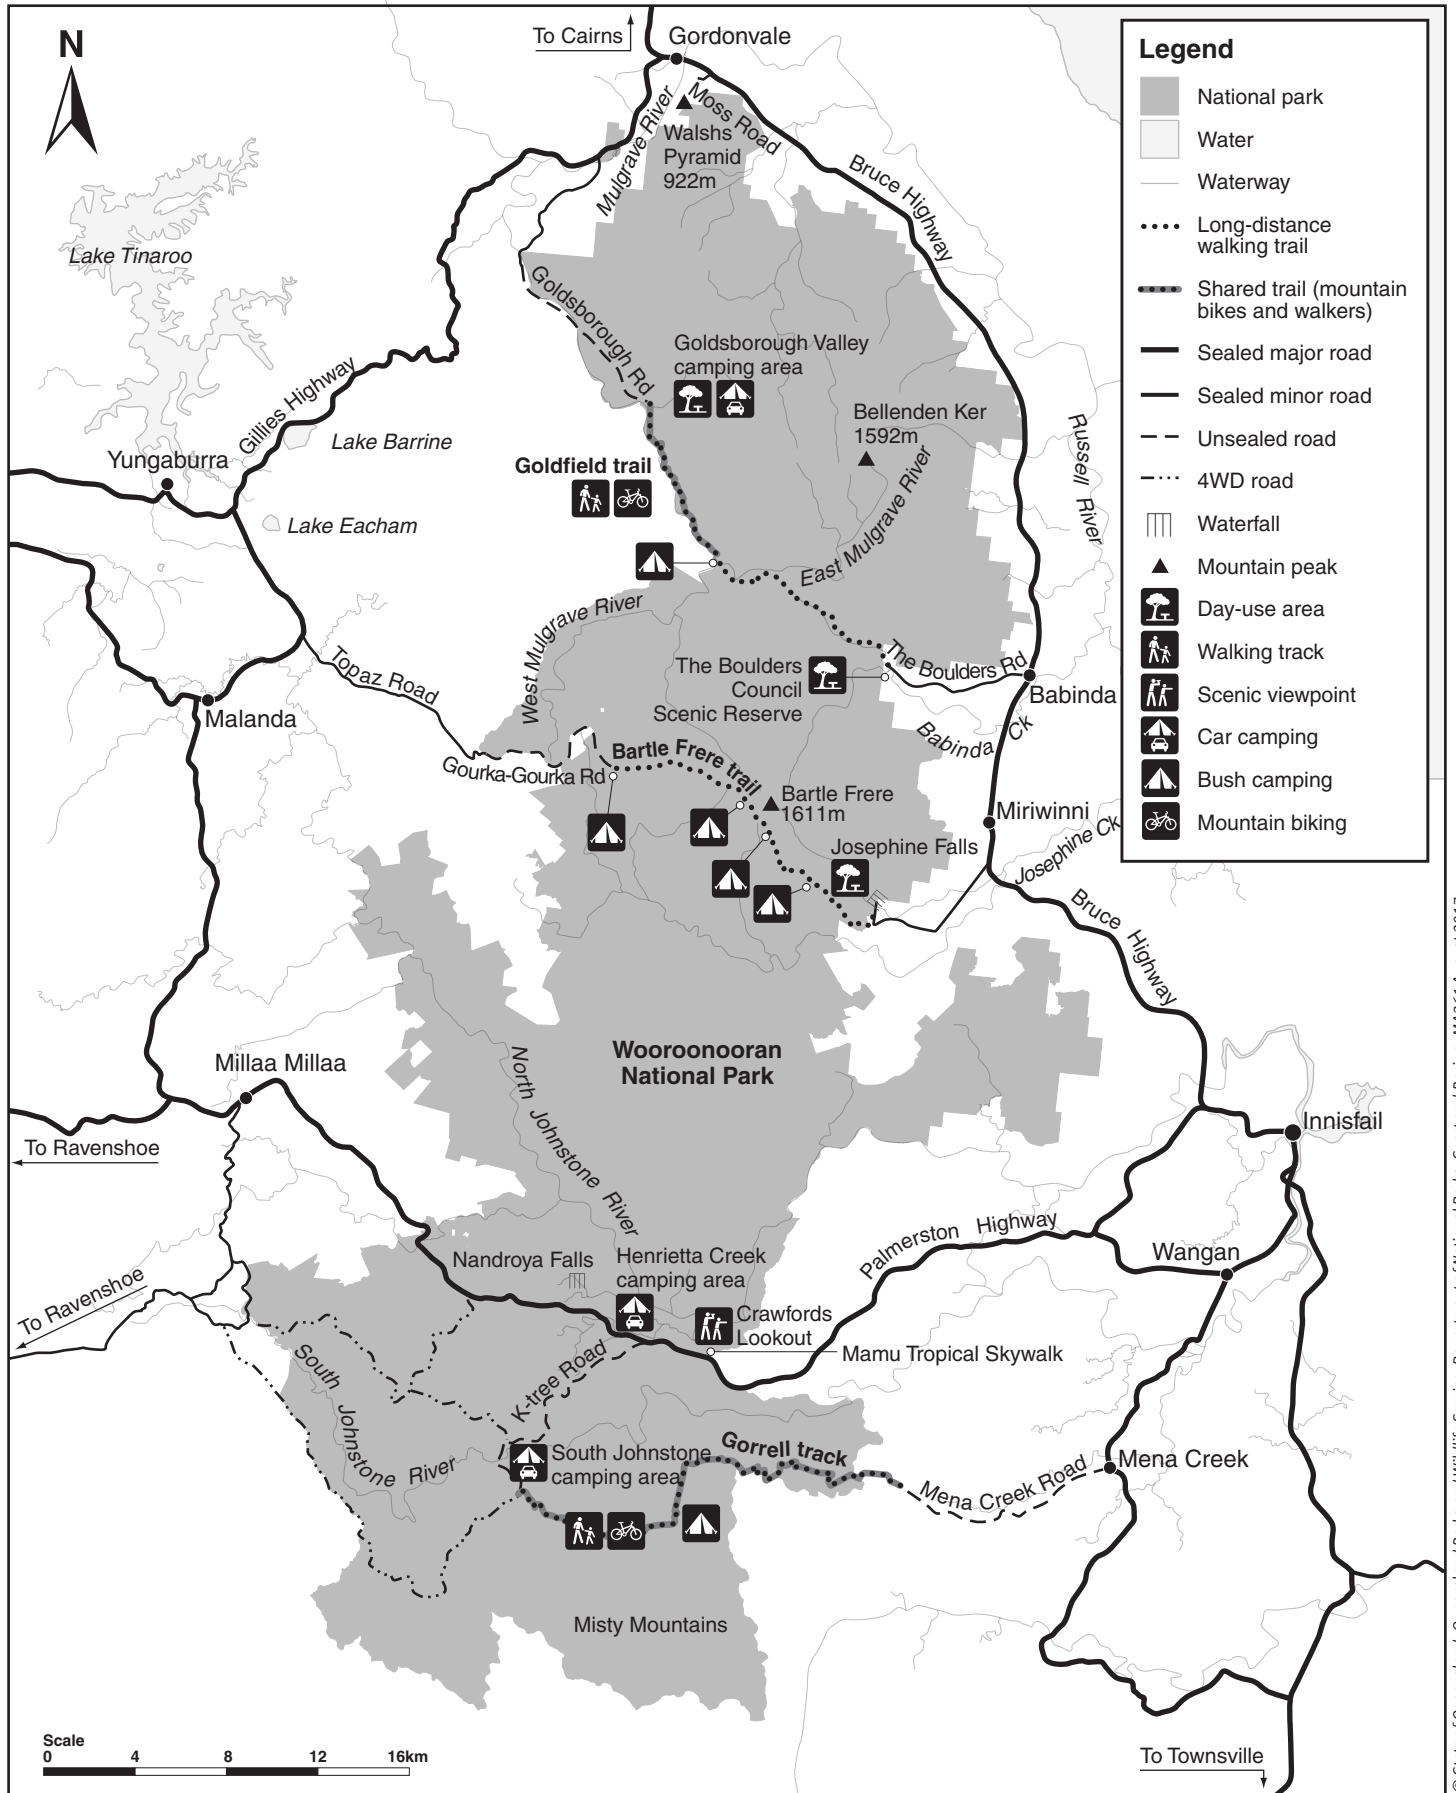

# Wooroonooran National Park map

© State of Queensland. Queensland Parks and Wildlife Service. Department of National Parks, Sport and Racing. MA361 August 2017