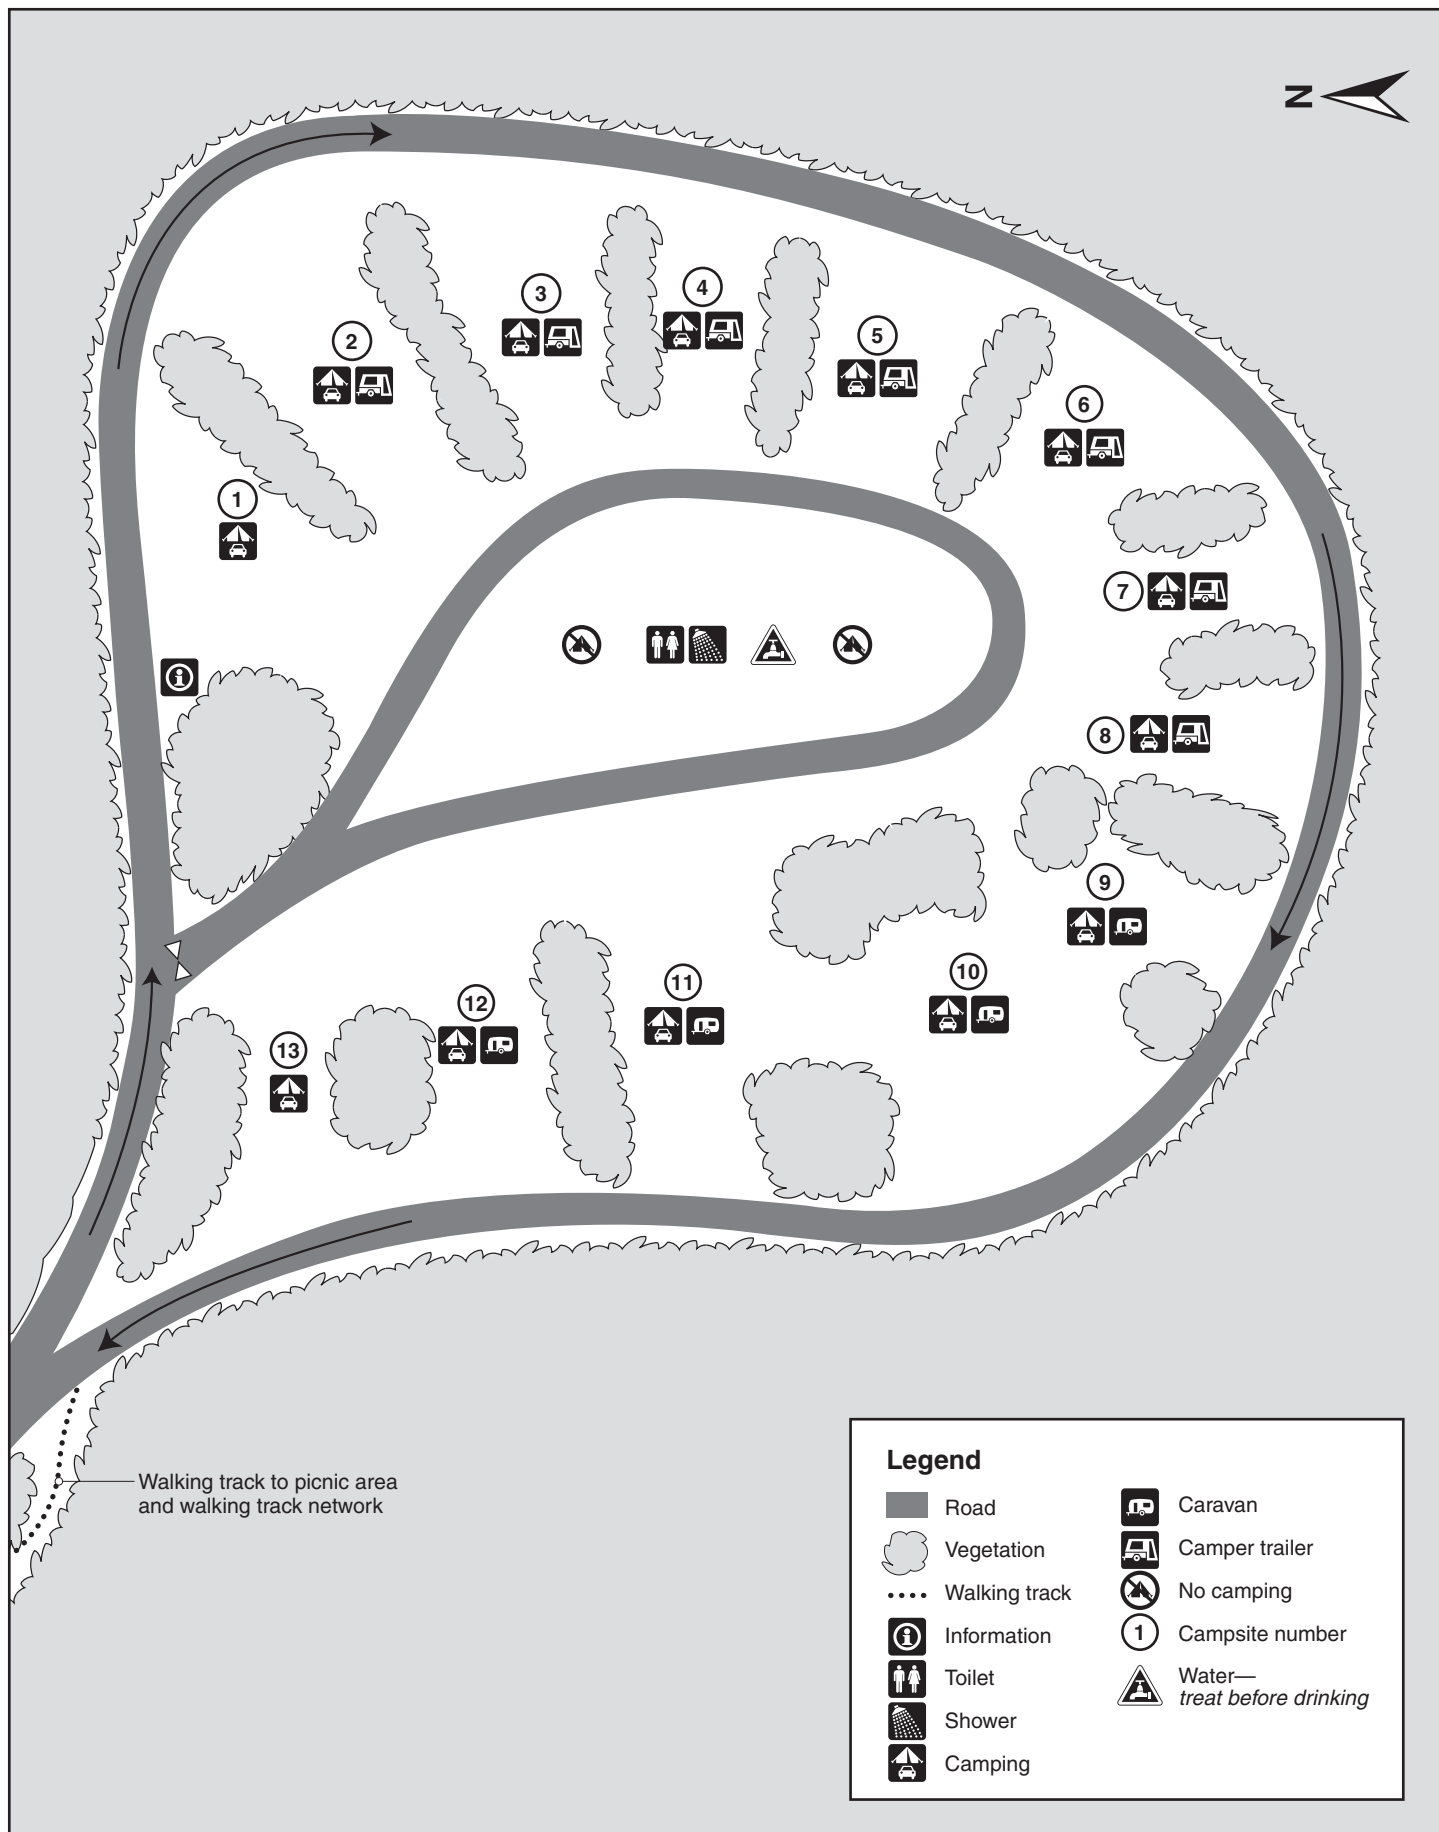

# Crows Nest camping area map

Crows Nest National Park

Walking track to picnic area and walking track network

## Legend

- |  |               |  |                                 |
|--|---------------|--|---------------------------------|
|  | Road          |  | Caravan                         |
|  | Vegetation    |  | Camper trailer                  |
|  | Walking track |  | No camping                      |
|  | Information   |  | Campsite number                 |
|  | Toilet        |  | Water—<br>treat before drinking |
|  | Shower        |  |                                 |
|  | Camping       |  |                                 |