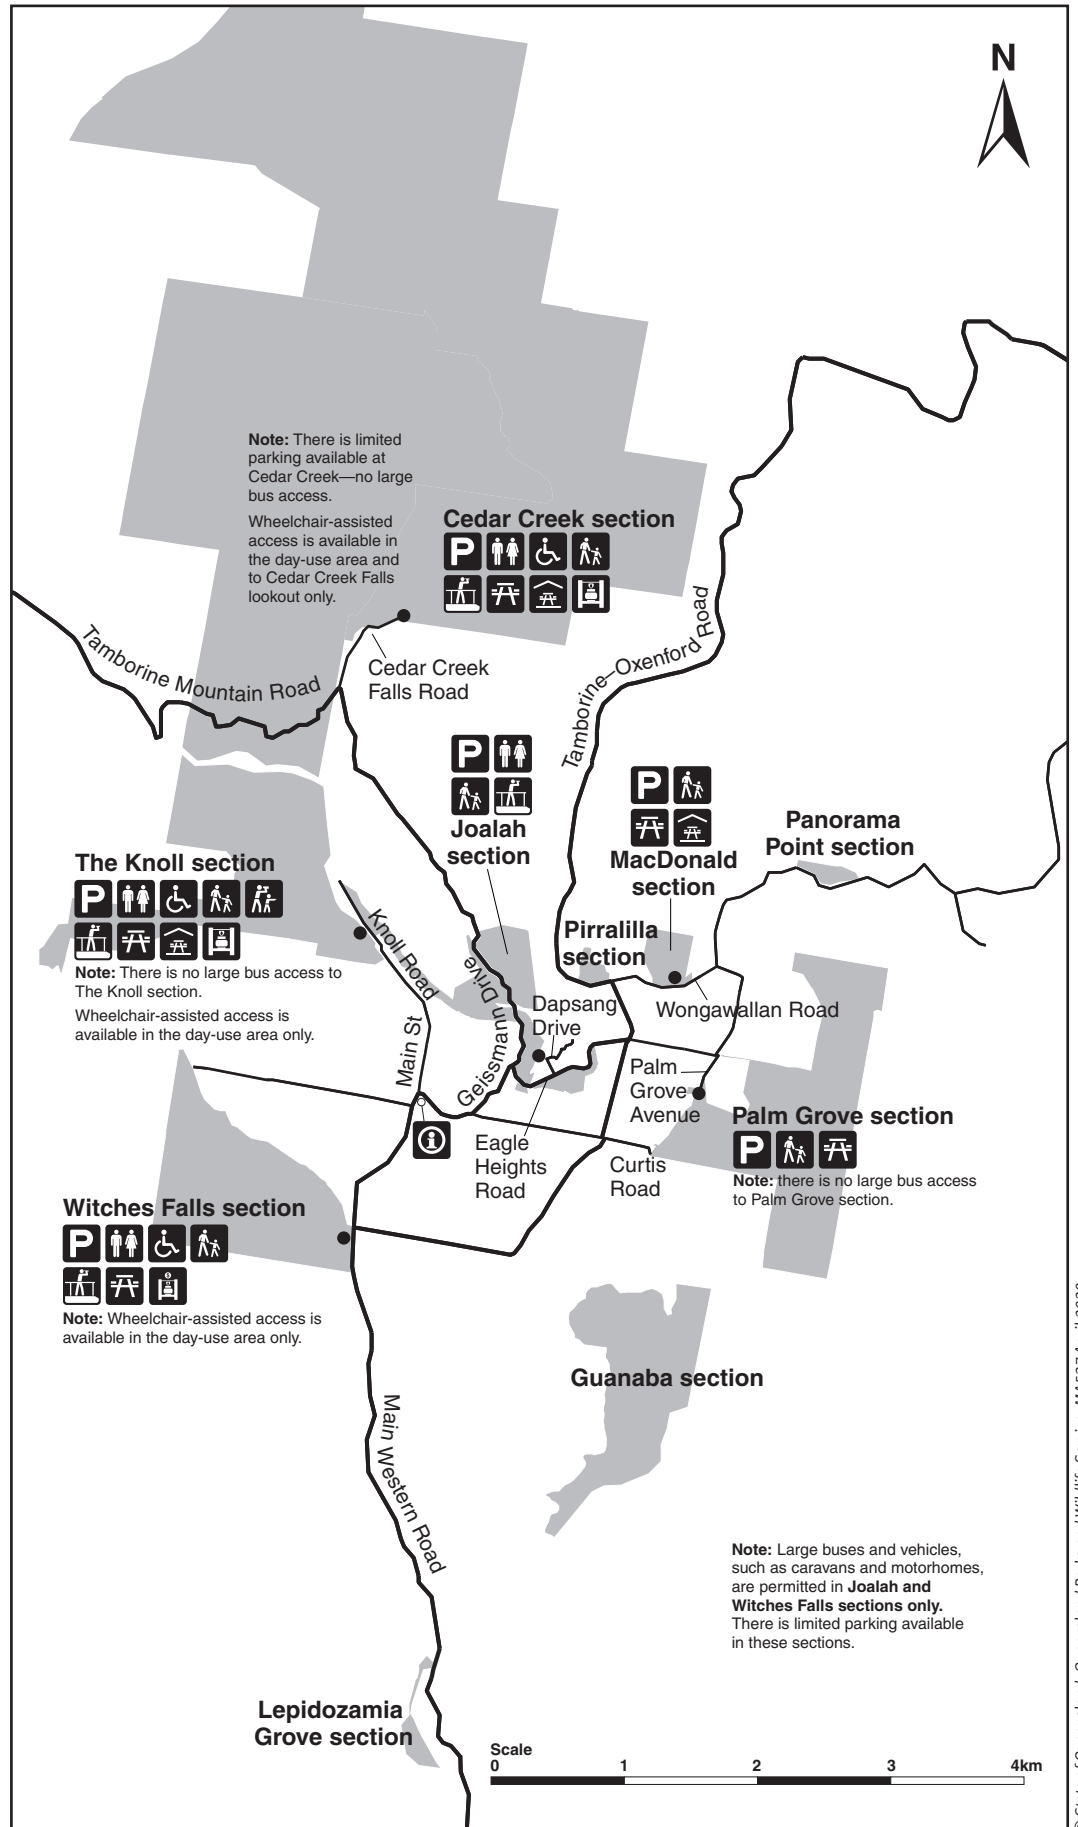

# Tamborine National Park map

**Legend**

- National park
- Major sealed road
- Minor sealed road
- Information centre
- Park entrance
- Parking area
- Toilets
- Wheelchair-assisted access
- Walking track
- Picnic table
- Sheltered picnic table
- BBQ—gas
- BBQ—electric
- Lookout (platform)
- Viewpoint