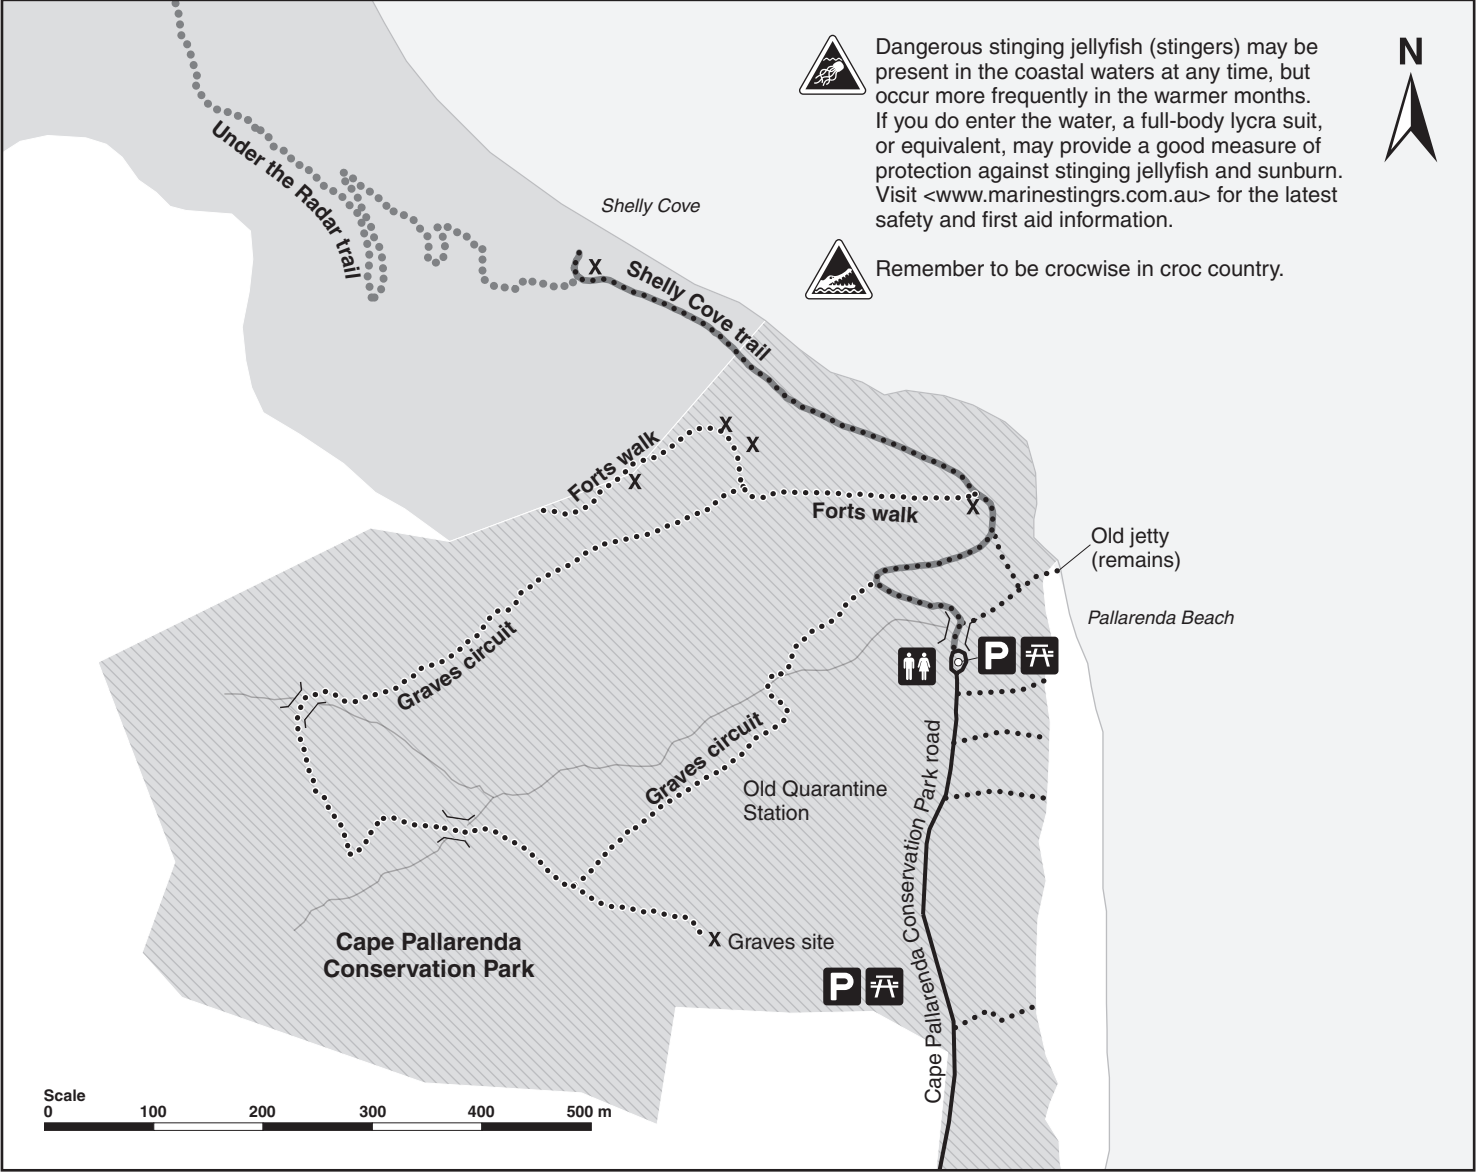

# Cape Pallarenda Conservation Park map

© State of Queensland. Queensland Parks and Wildlife Service, Department of National Parks, Recreation, Sport and Racing. MA561 October 2012