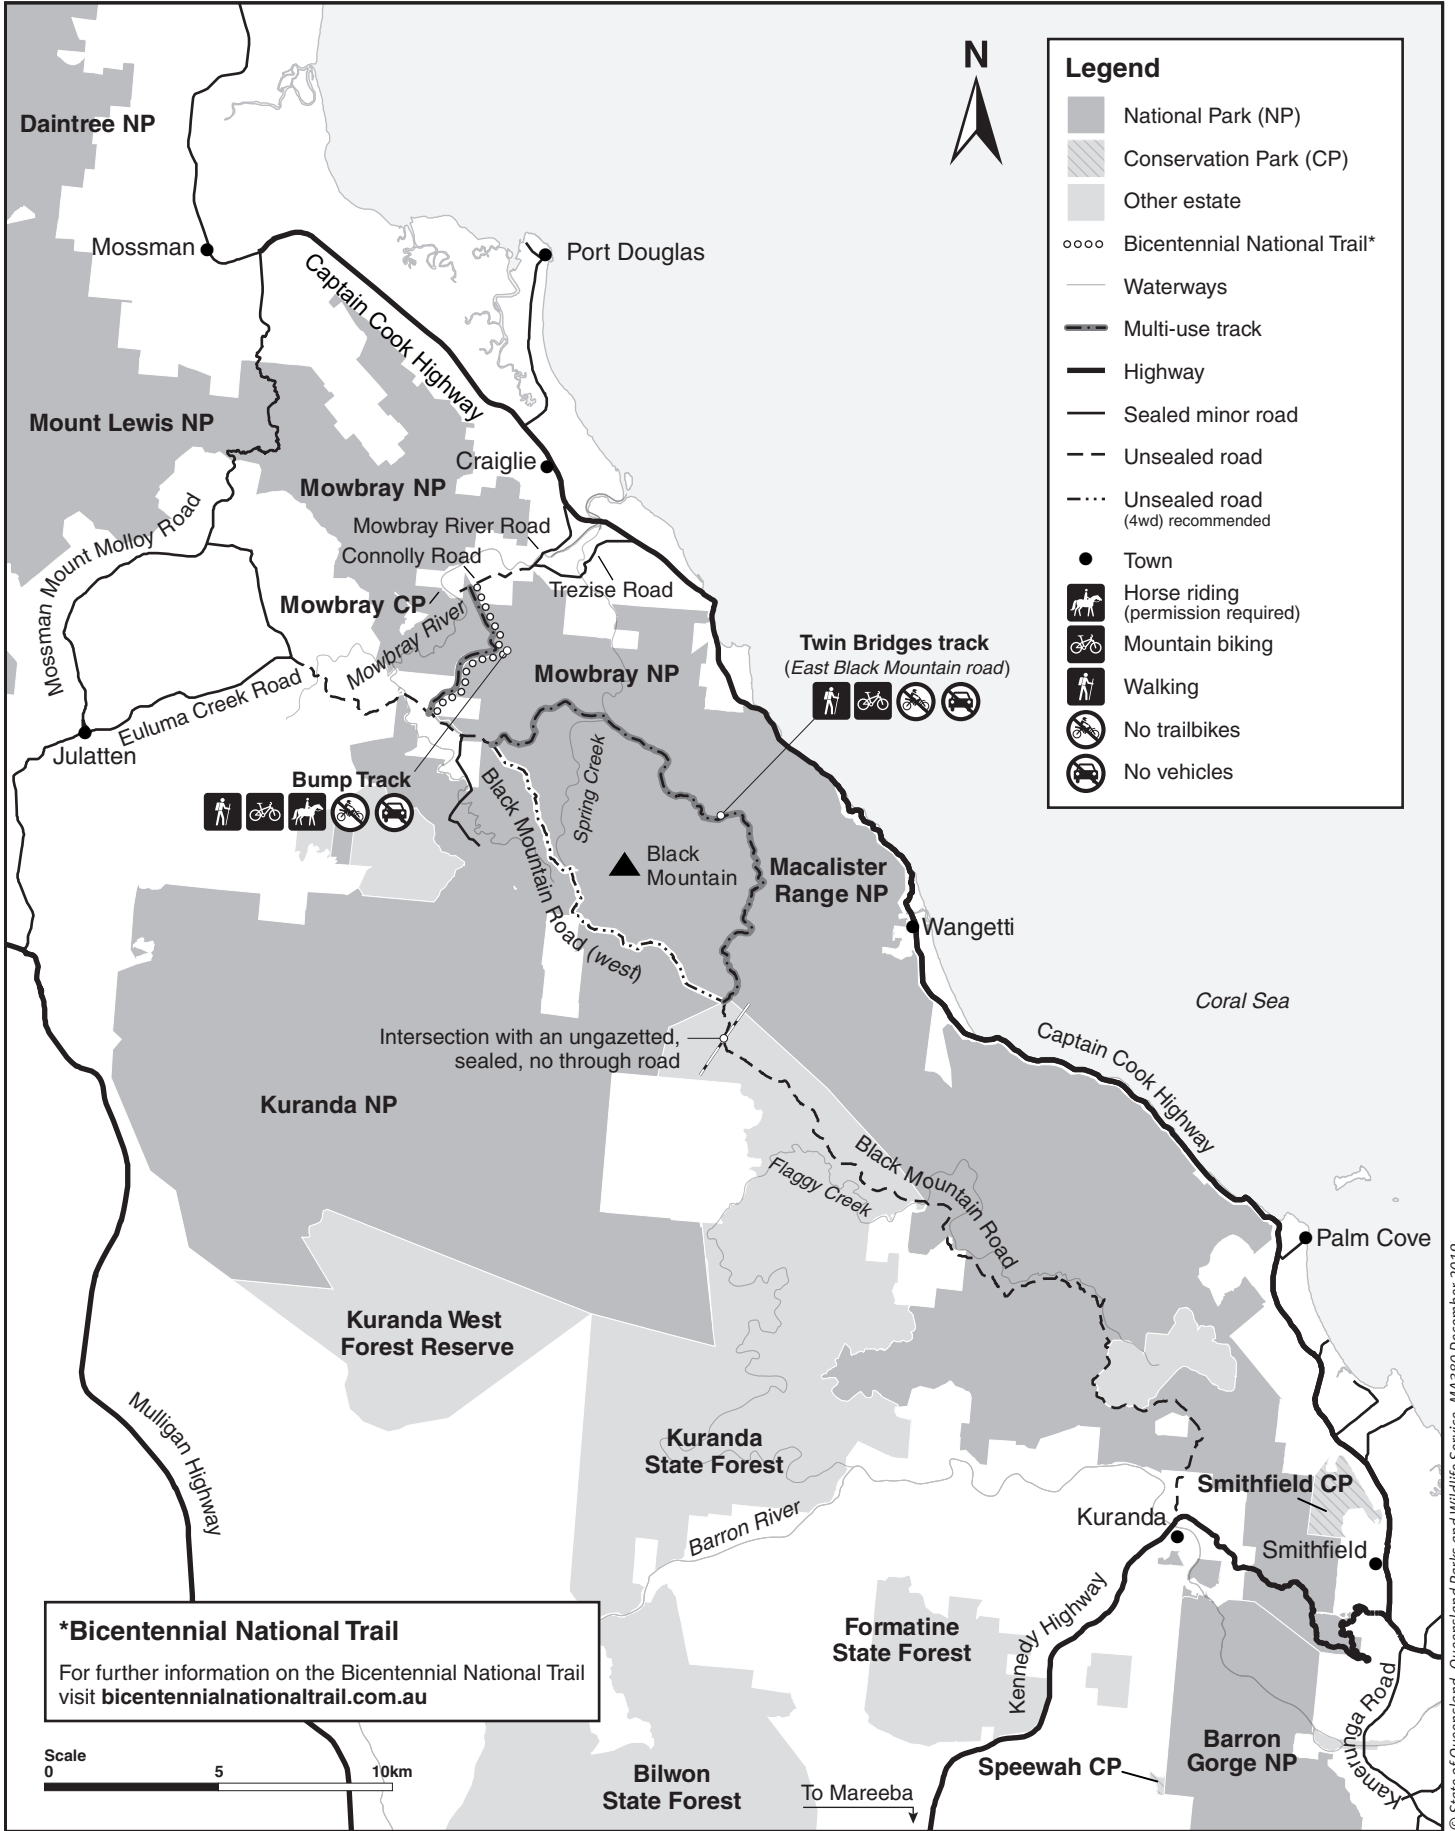

Kuranda and Mowbray national parks map

© State of Queensland. Queensland Parks and Wildlife Service. MA380 December 2019