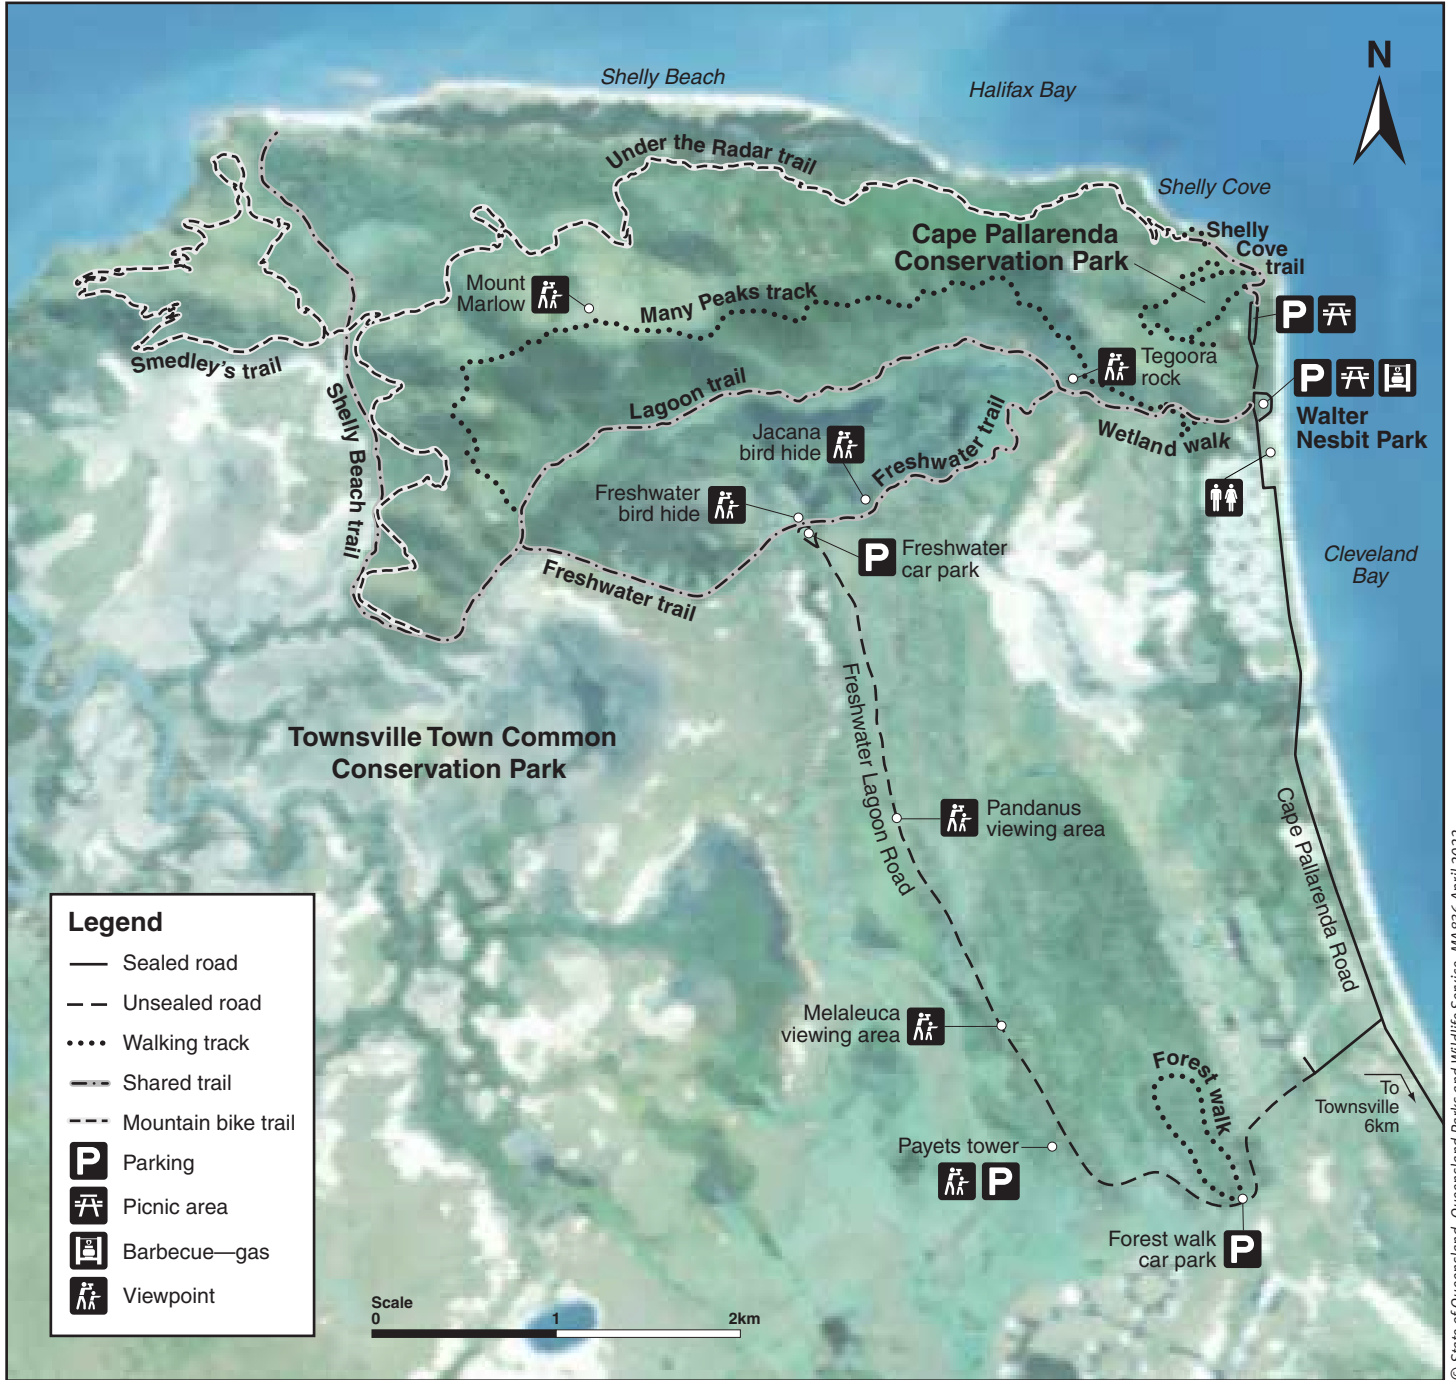

# Cape Pallarenda Trails map

Townsville Town Common Conservation Park and Cape Pallarenda Conservation Park

© State of Queensland. Queensland Parks and Wildlife Service. MA836 April 2022